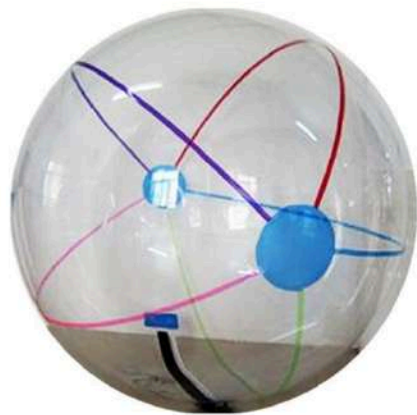

Cross Base

Weight Bag

Event flags for mainly indoor and outdoor spaces.

COCOON TENT (1-2 PERSON)

Hovel Tent is all-season 2 person tent. Its tunnel design and lightweight.

Hovel™ designs and sells equipment for enthusiasts of alpine activities including climbing, mountaineering and trekking. For further enquiry on tent designs contact us.

CONICAL TENT (3-6 PERSONS)

FLAGS & TENTS

CYLINDRICAL ZORB

Comparitively larger in size.
Ideal for twin person.

ZORBING BALL FOR WATER

With zipper system 1000 micron.

AIR PUMP

CARRY BAG