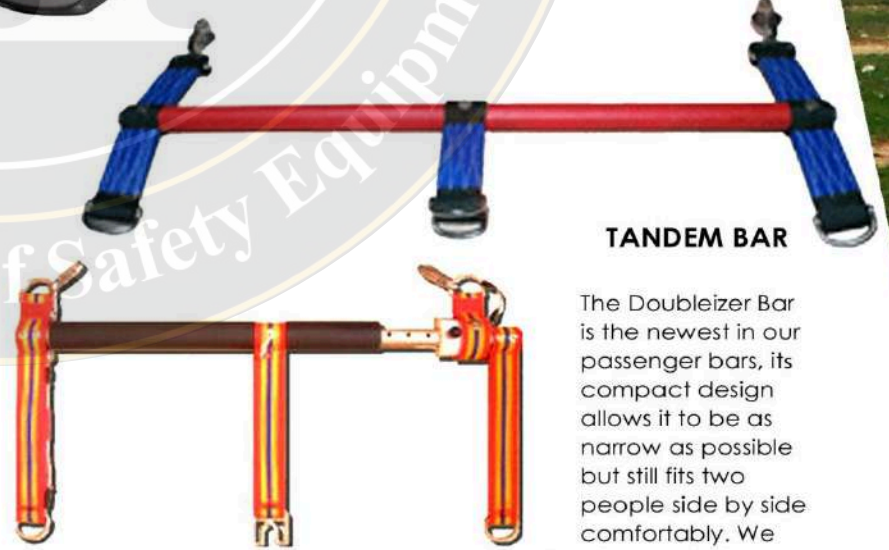

TANDEM BAR

The Doubleizer Bar is the newest in our passenger bars, its compact design allows it to be as narrow as possible but still fits two people side by side comfortably. We also supply Tow Yoke.