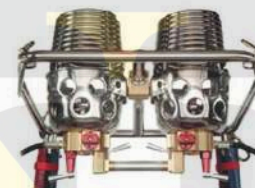

CONICAL TENT (3-6 PERSONS)

FLAGS & TENTS

CYLINDRICAL ZORB

Comparitively larger in size.
Ideal for twin person.

ZORBING BALL FOR WATER

With zipper system 1000 micron.

AIR PUMP

CARRY BAG

ZORBS

FOR SURFACE
Outer Size: 12 FT
PVC thickness 1000µ
With and Without
Zipper for 2 persons.

FOR WATER:
Outer Size: 6.5 FT
with and without
zipper.

INFLATION FAN

DOUBLE BURNER

HOVEL offers complete backups for functions like liquid burner, pilot light, regulator and igniter, and may be operated independently or in pairs in double, triple or quad configurations.