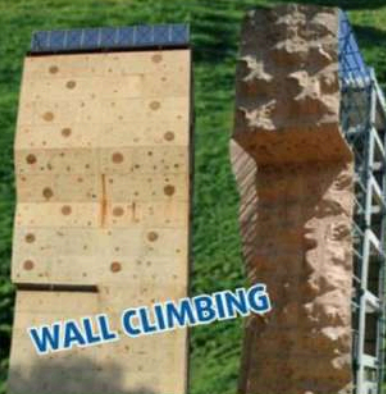

Trust in Brand when

Sky Launcher 40ft.

The Sky Launcher 40 is the latest largest designed indigenous version parasail of Hovel brand capable of carrying 2-4 persons together. This new particular largest parasail caters commercial opportunity to earn more per fly and save minimum boat sailing cost during peak season carries maximum load of 260kg.

Colour Choice

We have stock of maximum range of colours, if you require your own colour choice and pattern we will gladly customise the parasail to your choice of colour.

Commercial Lettering

Maximise your business by personalising your parasail with your company name and logo. Simple fax or post original artwork. We will provide you with a next day quote. All logos and letters are computer scanned for exact typeface and cut ripstop nylon and sewn on the parasail for extra life.